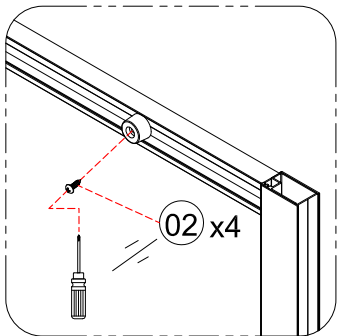

Tools required (Tools not provided)

Installation Instructions

1.

	L	W
800x800	770-790	770-790
900x900	870-890	870-890

1-1	<p>Ø3 x2</p>
1-2	<p>Ø6x40mm</p>
1-3	<p>Ø5 x6</p>
1-4	

2.

3.

3-1	<p>Ø2mm 0-20mm</p>
3-2	<p>Ø2 x6</p>
3-3	<p>Ø1 x6</p>
3-4	

4.

Step A: Locate the rollers into the top and bottom rails.

5.

Step B: Please adjust the top roller up and down with the screw shown below using a screwdriver

6.

7.

	L
800x800	5-10mm
900x900	40-50 mm

8.