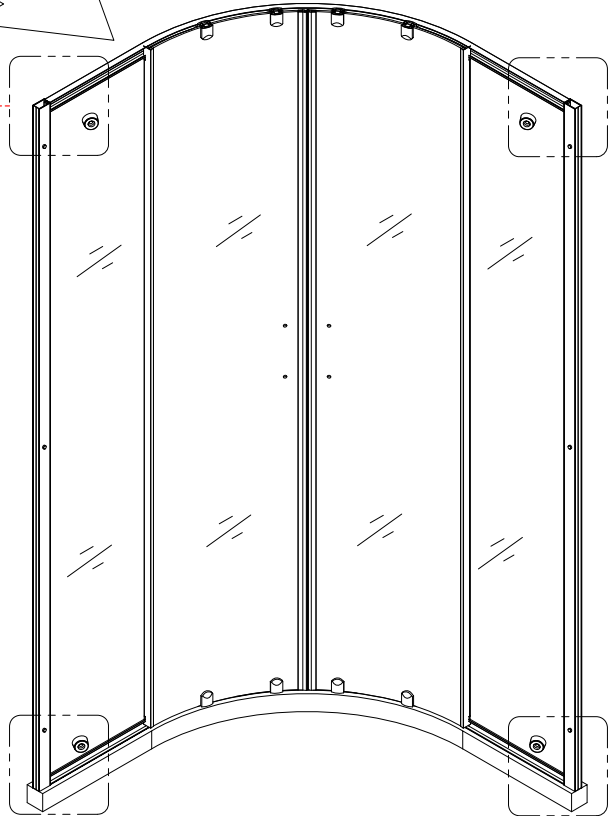

Tools required (Tools not provided)

Installation Instructions

1.

	L	W
800x800	770-790	770-790
900x900	870-890	870-890

1-1	<p>Ø3 x2</p>
1-2	<p>Ø6x40mm</p>
1-3	<p>Ø5 x6</p>
1-4	

2.

3.

3-1	<p>Ø2mm 0-20mm</p>
3-2	<p>Ø2 x6</p>
3-3	<p>Ø1 x6</p>
3-4	

4.

Step A: Locate the rollers into the top and bottom rails.

5.

Step B: Please adjust the top roller up and down with the screw shown below using a screwdriver

6.

7.

	L
800x800	5-10mm
900x900	40-50 mm

8.