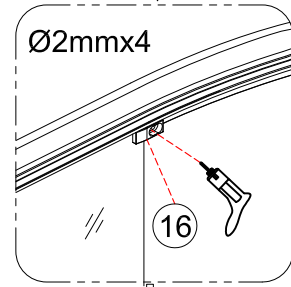

Tools required (Tools not provided)

Installation Instructions

1.

	L	W
800x800	770-790	770-790
900x900	870-890	870-890

1-1	<p>Ø3 x2</p>
1-2	<p>Ø6x40mm</p>
1-3	<p>Ø5 x6</p>
1-4	

2.

3.

3-1	<p>Ø2mm 0-20mm</p>
3-2	<p>Ø2 x6</p>
3-3	<p>Ø1 x6</p>
3-4	

4.

Step A: Locate the rollers into the top and bottom rails.

5.

Step B: Please adjust the top roller up and down with the screw shown below using a screwdriver

6.

7.

	L
800x800	5-10mm
900x900	40-50 mm

8.