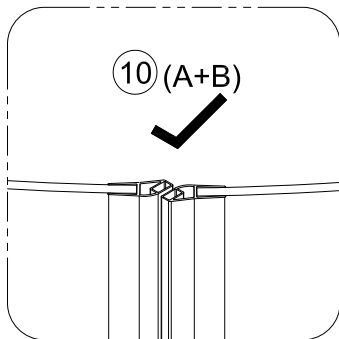

Tools required (Tools not provided)

Installation Instructions

1.

	L	W
800x800	770-790	770-790
900x900	870-890	870-890

1-1	<p>Ø3 x2</p>
1-2	<p>Ø6x40mm</p>
1-3	<p>Ø5 x6</p>
1-4	

2.

3.

3-1	<p>Ø2mm 0-20mm</p>
3-2	<p>Ø2 x6</p>
3-3	<p>Ø1 x6</p>
3-4	

4.

Step A: Locate the rollers into the top and bottom rails.

5.

Step B: Please adjust the top roller up and down with the screw shown below using a screwdriver

6.

7.

	L
800x800	5-10mm
900x900	40-50 mm

8.