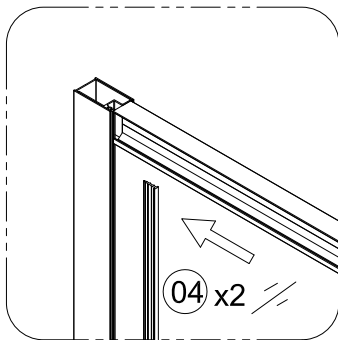

Tools required (Tools not provided)

Installation Instructions

1.

	L	W
800x800	770-790	770-790
900x900	870-890	870-890

1-1	<p>Ø3 x2</p>
1-2	<p>Ø6x40mm</p>
1-3	<p>Ø5 x6</p>
1-4	

2.

3.

3-1	<p>Ø2mm 0-20mm</p>
3-2	<p>Ø2 x6</p>
3-3	<p>Ø1 x6</p>
3-4	

4.

Step A: Locate the rollers into the top and bottom rails.

5.

Step B: Please adjust the top roller up and down with the screw shown below using a screwdriver

6.

7.

	L
800x800	5-10mm
900x900	40-50 mm

8.