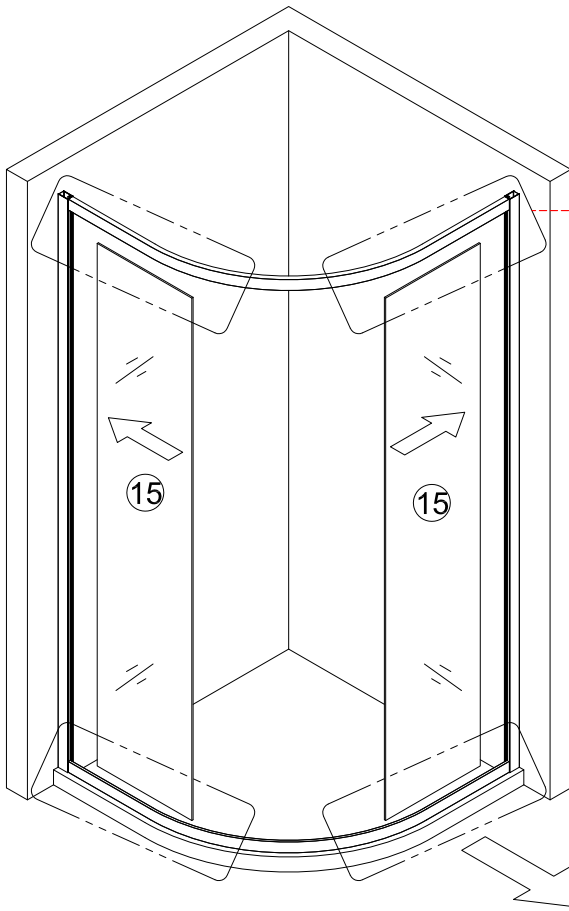

Tools required (Tools not provided)

Installation Instructions

1.

	L	W
800x800	770-790	770-790
900x900	870-890	870-890

1-1	<p>Ø3 x2</p>
1-2	<p>Ø6x40mm</p>
1-3	<p>Ø5 x6</p>
1-4	

2.

3.

3-1	<p>Ø2mm 0-20mm</p>
3-2	<p>Ø2 x6</p>
3-3	<p>Ø1 x6</p>
3-4	

4.

Step A: Locate the rollers into the top and bottom rails.

5.

Step B: Please adjust the top roller up and down with the screw shown below using a screwdriver

6.

7.

	L
800x800	5-10mm
900x900	40-50 mm

8.