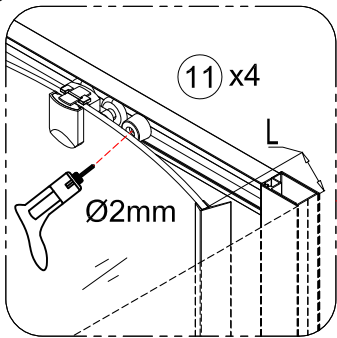

Tools required (Tools not provided)

Installation Instructions

1.

	L	W
800x800	770-790	770-790
900x900	870-890	870-890

1-1	<p>Ø3 x2</p>
1-2	<p>Ø6x40mm</p>
1-3	<p>Ø5 x6</p>
1-4	

2.

3.

3-1	<p>Ø2mm 0-20mm</p>
3-2	<p>Ø2 x6</p>
3-3	<p>Ø1 x6</p>
3-4	

4.

Step A: Locate the rollers into the top and bottom rails.

5.

Step B: Please adjust the top roller up and down with the screw shown below using a screwdriver

6.

7.

	L
800x800	5-10mm
900x900	40-50 mm

8.