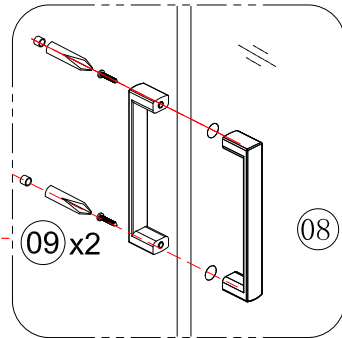

Tools required (Tools not provided)

Installation Instructions

1.

	L	W
800x800	770-790	770-790
900x900	870-890	870-890

1-1	<p>Ø3 x2</p>
1-2	<p>Ø6x40mm</p>
1-3	<p>Ø5 x6</p>
1-4	

2.

3.

3-1	<p>Ø2mm 0-20mm</p>
3-2	<p>Ø2 x6</p>
3-3	<p>Ø1 x6</p>
3-4	

4.

Step A: Locate the rollers into the top and bottom rails.

5.

Step B: Please adjust the top roller up and down with the screw shown below using a screwdriver

6.

7.

	L
800x800	5-10mm
900x900	40-50 mm

8.