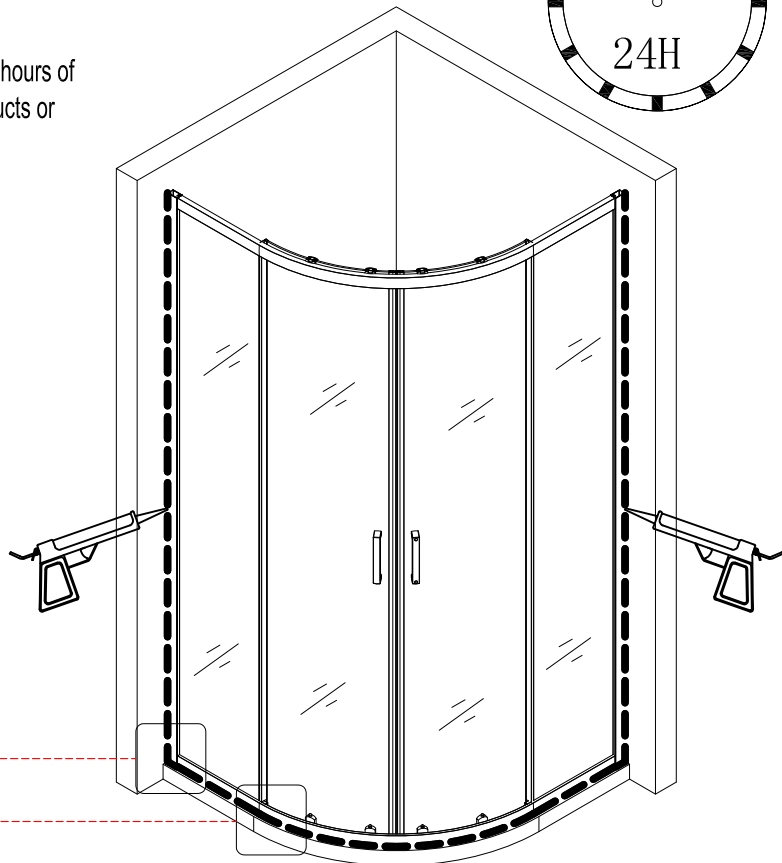

Care Instructions:

Do not use your shower enclosure within 24 hours of assembly. Do not use caustic cleaning products or abrasive material when cleaning your shower enclosure .