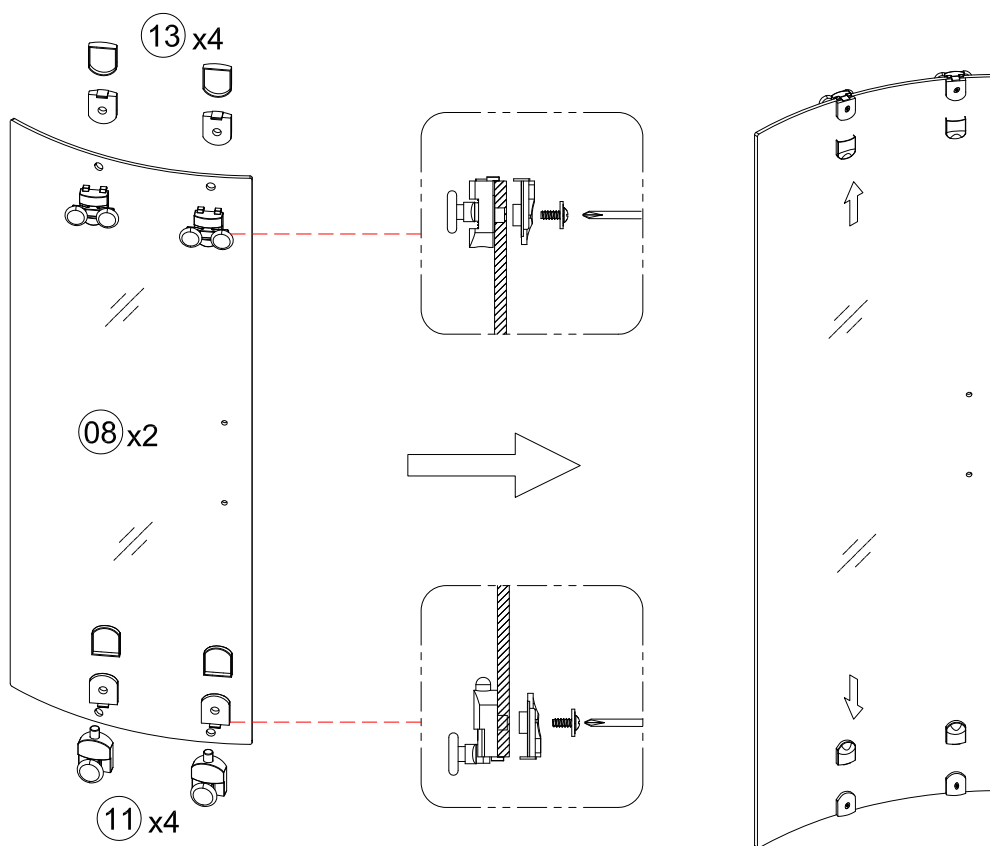

Tools required (Tools not provided)

Installation Instructions

1.

	L	W
800x800	770-790	770-790
900x900	870-890	870-890

1-1	<p>Ø3 x2</p>
1-2	<p>Ø6x40mm</p>
1-3	<p>Ø5 x6</p>
1-4	

2.

3.

3-1	<p>Ø2mm 0-20mm</p>
3-2	<p>Ø2 x6</p>
3-3	<p>Ø1 x6</p>
3-4	

4.

Step A: Locate the rollers into the top and bottom rails.

5.

Step B: Please adjust the top roller up and down with the screw shown below using a screwdriver

6.

7.

	L
800x800	5-10mm
900x900	40-50 mm

8.