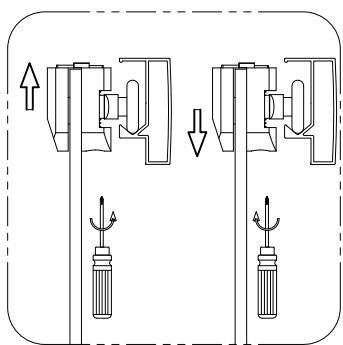

Tools required (Tools not provided)

Installation Instructions

1.

	L	W
800x800	770-790	770-790
900x900	870-890	870-890

1-1	<p>Ø3 x2</p>
1-2	<p>Ø6x40mm</p>
1-3	<p>Ø5 x6</p>
1-4	

2.

3.

3-1	<p>Ø2mm 0-20mm</p>
3-2	<p>Ø2 x6</p>
3-3	<p>Ø1 x6</p>
3-4	

4.

Step A: Locate the rollers into the top and bottom rails.

5.

Step B: Please adjust the top roller up and down with the screw shown below using a screwdriver

6.

7.

	L
800x800	5-10mm
900x900	40-50 mm

8.