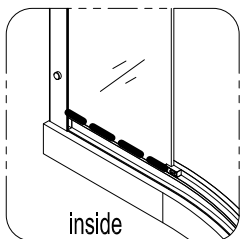

Care Instructions:

Do not use your shower enclosure within 24 hours of assembly. Do not use caustic cleaning products or abrasive material when cleaning your shower enclosure .