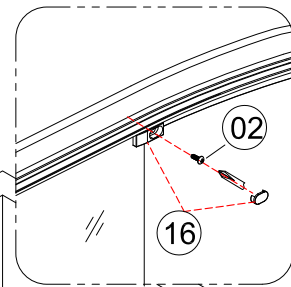

Tools required (Tools not provided)

Installation Instructions

1.

	L	W
800x800	770-790	770-790
900x900	870-890	870-890

1-1	<p>Ø3 x2</p>
1-2	<p>Ø6x40mm</p>
1-3	<p>Ø5 x6</p>
1-4	

2.

3.

3-1	<p>Ø2mm 0-20mm</p>
3-2	<p>Ø2 x6</p>
3-3	<p>Ø1 x6</p>
3-4	

4.

Step A: Locate the rollers into the top and bottom rails.

5.

Step B: Please adjust the top roller up and down with the screw shown below using a screwdriver

6.

7.

	L
800x800	5-10mm
900x900	40-50 mm

8.