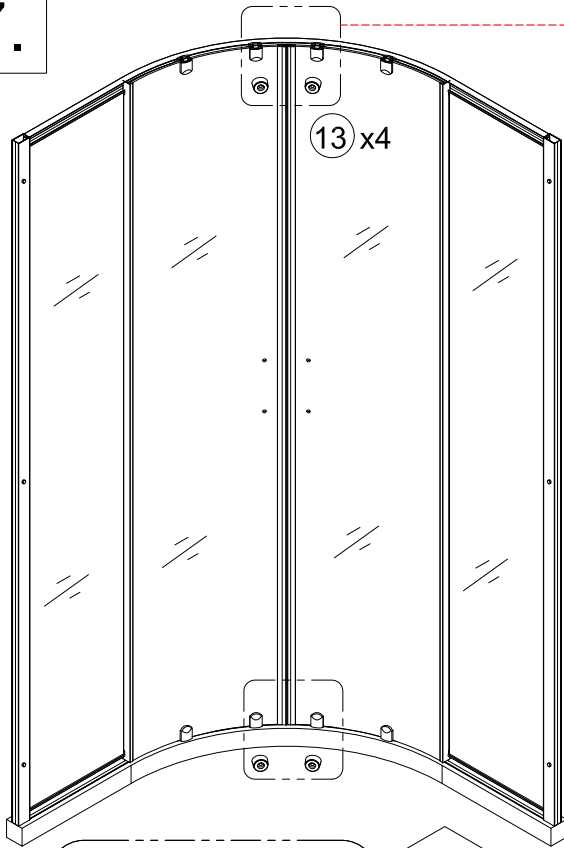

Tools required (Tools not provided)

Installation Instructions

1.

	L	W
800x800	770-790	770-790
900x900	870-890	870-890

1-1	<p>Ø3 x2</p>
1-2	<p>Ø6x40mm</p>
1-3	<p>Ø5 x6</p>
1-4	

2.

3.

3-1	<p>Ø2mm 0-20mm</p>
3-2	<p>Ø2 x6</p>
3-3	<p>Ø1 x6</p>
3-4	

4.

Step A: Locate the rollers into the top and bottom rails.

5.

Step B: Please adjust the top roller up and down with the screw shown below using a screwdriver

6.

7.

	L
800x800	5-10mm
900x900	40-50 mm

8.