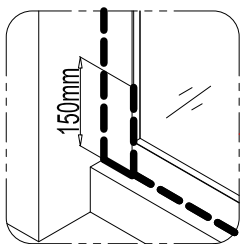

Care Instructions:

Do not use your shower enclosure within 24 hours of assembly. Do not use caustic cleaning products or abrasive material when cleaning your shower enclosure .