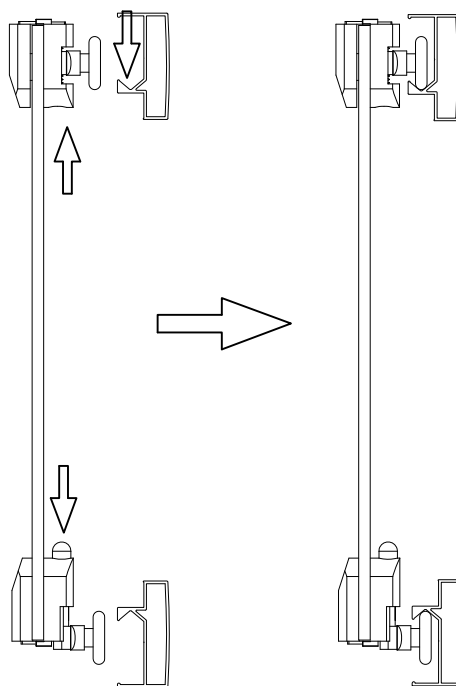

Technical Drawing

Component Listing

01  6Pcs	02  ST3.5*9 18Pcs	03  2Pcs	04  2Pcs	05  ST4.2*35 6Pcs	06  L=1777mm 2Pcs
07  L=1835mm 2Pcs	08  2Pcs	09  2Pcs	10  1Pair	11  4Pcs	12  2Pcs
13  4Pcs	14  2Pcs	15  2Pcs	16  4Pcs	17  8Pcs	

Tools required (Tools not provided)

Installation Instructions

1.

	L	W
800x800	770-790	770-790
900x900	870-890	870-890

1-1	<p>Ø3 x2</p>
1-2	<p>Ø6x40mm</p>
1-3	<p>Ø5 x6</p>
1-4	

2.

3.

3-1	<p>Ø2mm 0-20mm</p>
3-2	<p>Ø2 x6</p>
3-3	<p>Ø1 x6</p>
3-4	

4.

Step A: Locate the rollers into the top and bottom rails.

5.

Step B: Please adjust the top roller up and down with the screw shown below using a screwdriver

6.

7.

	L
800x800	5-10mm
900x900	40-50 mm

8.