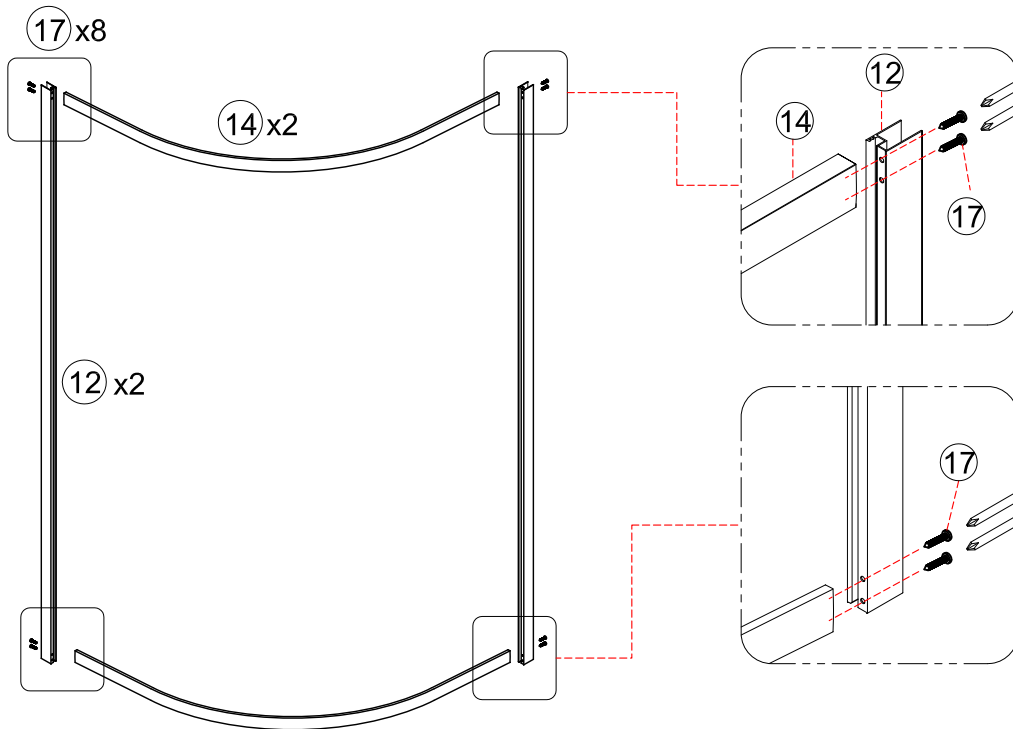

Tools required (Tools not provided)

Installation Instructions

1.

	L	W
800x800	770-790	770-790
900x900	870-890	870-890

1-1	<p>Ø3 x2</p>
1-2	<p>Ø6x40mm</p>
1-3	<p>Ø5 x6</p>
1-4	

2.

3.

3-1	<p>Ø2mm 0-20mm</p>
3-2	<p>Ø2 x6</p>
3-3	<p>Ø1 x6</p>
3-4	

4.

Step A: Locate the rollers into the top and bottom rails.

5.

Step B: Please adjust the top roller up and down with the screw shown below using a screwdriver

6.

7.

	L
800x800	5-10mm
900x900	40-50 mm

8.