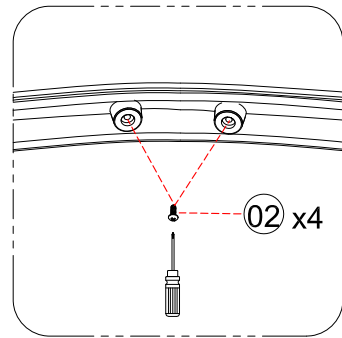

Tools required (Tools not provided)

Installation Instructions

1.

	L	W
800x800	770-790	770-790
900x900	870-890	870-890

1-1	<p>Ø3 x2</p>
1-2	<p>Ø6x40mm</p>
1-3	<p>Ø5 x6</p>
1-4	

2.

3.

3-1	<p>Ø2mm 0-20mm</p>
3-2	<p>Ø2 x6</p>
3-3	<p>Ø1 x6</p>
3-4	

4.

Step A: Locate the rollers into the top and bottom rails.

5.

Step B: Please adjust the top roller up and down with the screw shown below using a screwdriver

6.

7.

	L
800x800	5-10mm
900x900	40-50 mm

8.