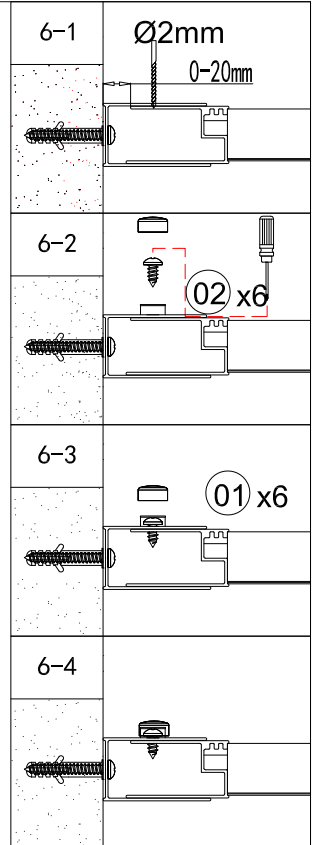

Technical Drawing

Component Listing

01  6Pcs	02  ST3.5*9 18Pcs	03  2Pcs	04  2Pcs	05  ST4.2*35 6Pcs	06  L=1777mm 2Pcs
07  L=1835mm 2Pcs	08  2Pcs	09  2Pcs	10  1Pair	11  4Pcs	12  2Pcs
13  4Pcs	14  2Pcs	15  2Pcs	16  4Pcs	17  8Pcs	

Tools required (Tools not provided)

Installation Instructions

1.

	L	W
800x800	770-790	770-790
900x900	870-890	870-890

1-1	<p>Ø3 x2</p>
1-2	<p>Ø6x40mm</p>
1-3	<p>Ø5 x6</p>
1-4	

2.

3.

3-1	<p>Ø2mm 0-20mm</p>
3-2	<p>Ø2 x6</p>
3-3	<p>Ø1 x6</p>
3-4	

4.

Step A: Locate the rollers into the top and bottom rails.

5.

Step B: Please adjust the top roller up and down with the screw shown below using a screwdriver

6.

7.

	L
800x800	5-10mm
900x900	40-50 mm

8.