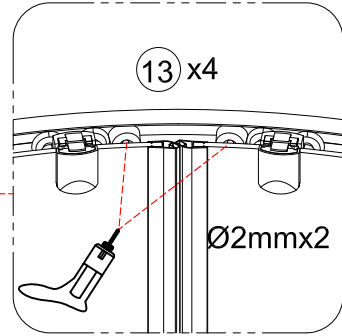

Tools required (Tools not provided)

Installation Instructions

1.

	L	W
800x800	770-790	770-790
900x900	870-890	870-890

1-1	<p>Ø3 x2</p>
1-2	<p>Ø6x40mm</p>
1-3	<p>Ø5 x6</p>
1-4	

2.

3.

3-1	<p>Ø2mm 0-20mm</p>
3-2	<p>Ø2 x6</p>
3-3	<p>Ø1 x6</p>
3-4	

4.

Step A: Locate the rollers into the top and bottom rails.

5.

Step B: Please adjust the top roller up and down with the screw shown below using a screwdriver

6.

7.

	L
800x800	5-10mm
900x900	40-50 mm

8.