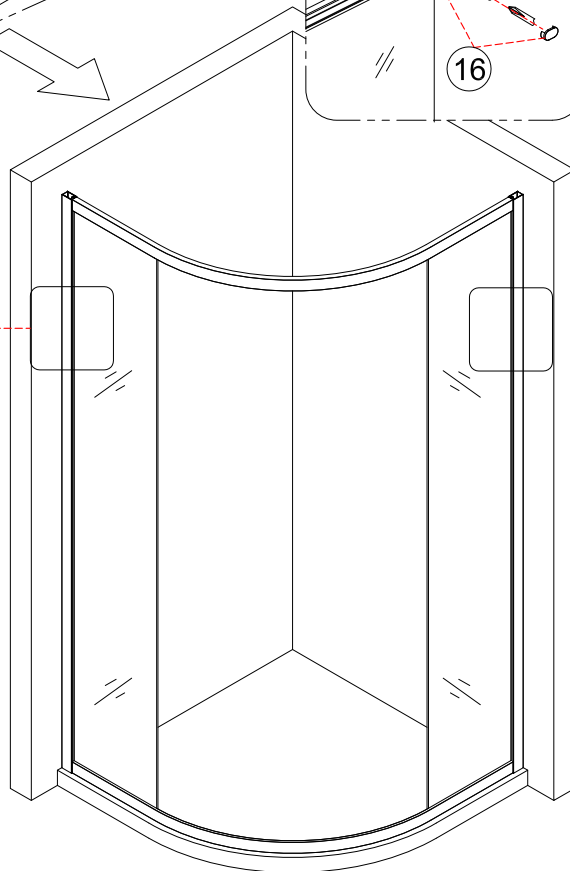

Tools required (Tools not provided)

Installation Instructions

1.

	L	W
800x800	770-790	770-790
900x900	870-890	870-890

1-1	<p>Ø3 x2</p>
1-2	<p>Ø6x40mm</p>
1-3	<p>Ø5 x6</p>
1-4	

2.

3.

3-1	<p>Ø2mm 0-20mm</p>
3-2	<p>Ø2 x6</p>
3-3	<p>Ø1 x6</p>
3-4	

4.

Step A: Locate the rollers into the top and bottom rails.

5.

Step B: Please adjust the top roller up and down with the screw shown below using a screwdriver

6.

7.

	L
800x800	5-10mm
900x900	40-50 mm

8.