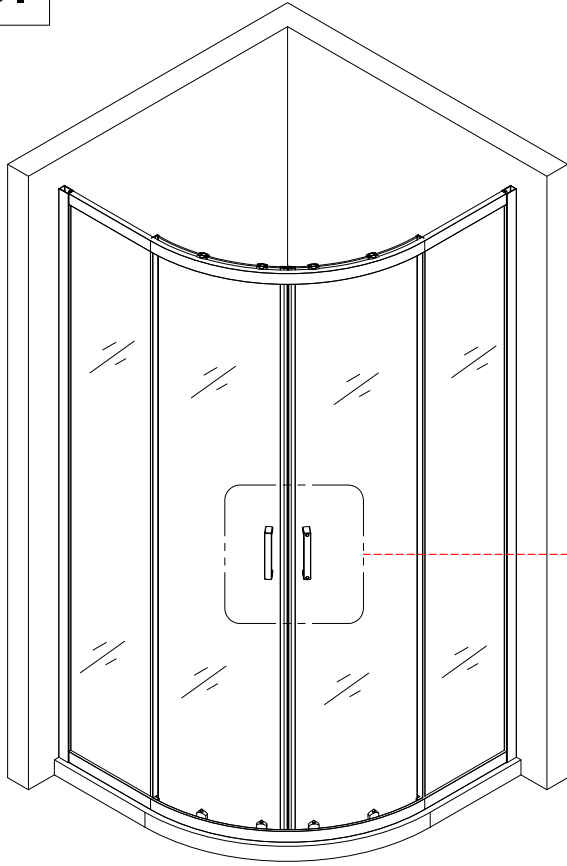

Tools required (Tools not provided)

Installation Instructions

1.

	L	W
800x800	770-790	770-790
900x900	870-890	870-890

1-1	<p>Ø3 x2</p>
1-2	<p>Ø6x40mm</p>
1-3	<p>Ø5 x6</p>
1-4	

2.

3.

3-1	<p>Ø2mm 0-20mm</p>
3-2	<p>Ø2 x6</p>
3-3	<p>Ø1 x6</p>
3-4	

4.

Step A: Locate the rollers into the top and bottom rails.

5.

Step B: Please adjust the top roller up and down with the screw shown below using a screwdriver

6.

7.

	L
800x800	5-10mm
900x900	40-50 mm

8.